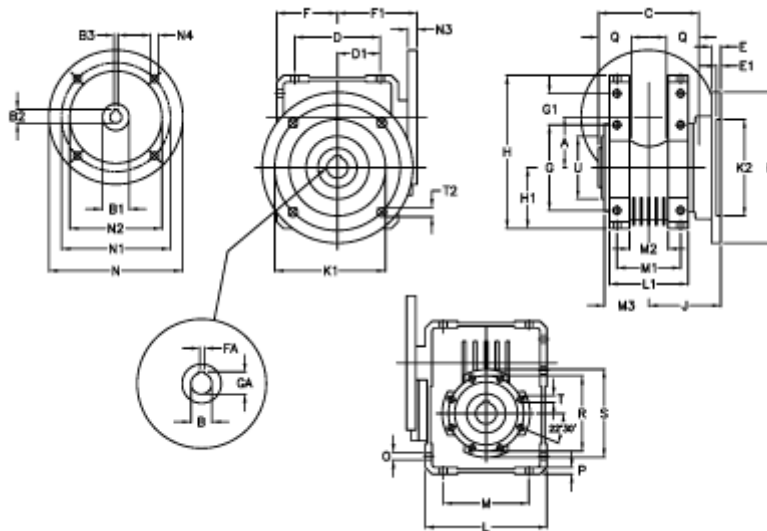

Article number: 392208603053516

Description: Worm Gear with Torque Limiter
W86 L1-UFC-30-P90 B5

Measures

A = 86.90	E = 15	H = 245.5	M = 144	N4 = 11,5	U = 110
B = 35	E1 = 6	H1 = 100.0	M1 = 101	O = 11.5	
B1 E7 = 24	F = 100	J = 110.5	M2 = 57	P = 11	
B2 = 27.3	F1 = 128	K = 210	M3 = 64.5	Q = 45	
B3 H9 = 8	FA = 10	K1 = 176	N = 200	R = 130	
C = 140	G = 144	K2 = 152	N1 = 165	S = 150	
D = 144.0	G1 = 45.5	L = 200	N2 = 130	T = M10x18	
D1 = 72.0	GA = 38.3	L1 = 125	N3 = 12.0	T2 = 12.5	